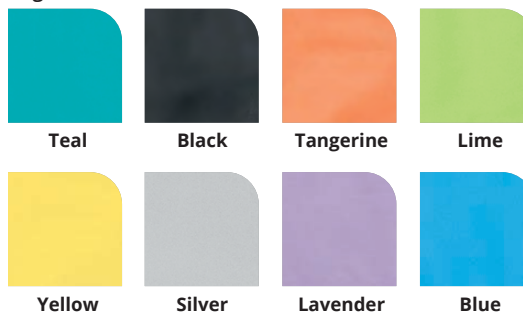

Imprint Area: Front/Back - 4½W x 4½H (Flexo Ink Print)
6W x 5H (Foil Print)

HERCULES

Size: 13W x 6 x 17H
3.5 mil.

Imprint	Item #	150	250	500	1000	3000
 FLEKO INK PRINT	37S1317	2.18	1.56	1.40	1.34	1.26 A
 FOIL PRINT	37S1317H	2.38	1.76	1.60	1.54	1.46 A

Shipping: 36 lbs. per box of 250

Imprint Area: Front/Back - 6W x 5H (Flexo Ink Print)
7W x 7H (Foil Print)

Bag Colors Available:

Enhance your bag with tissue, ribbon, or bows!
See pages 86-93 and 195.

	FLEKO INK PRINT	FOIL PRINT
SET-UP	\$65 per color, per design (G).	\$85 per color, per design (G).
RE-ORDER SET-UP	NO SET-UP CHARGE.	NO SET-UP CHARGE.
ADDITIONAL LOCATION	\$0.30 per bag (G).	\$0.40 per bag (G).
ADDITIONAL COLOR	N/A	\$0.40 per color, per side, per bag (G).
PRODUCTION TIME <i>Orders with more than 3,000 impressions will require extra production time.</i>	4 business days after all final approvals.	4 business days after all final approvals.
COLUMN PRICING	Per bag, one-color imprint, one location. Plate charge is additional.	Per bag, one-color imprint, one location. Plate charge is additional.
PLAIN BAGS	20% off the Flexo Ink Print bag price. Ships next business day.	
BROKEN BOX CHARGE	\$10 (G) - Plain bags only.	
ART SPECS/IMPRINT COLORS	Refer to pages 206-209.	
RUSHES & ADDITIONAL SERVICES	Refer to pages 206-208, 213.	